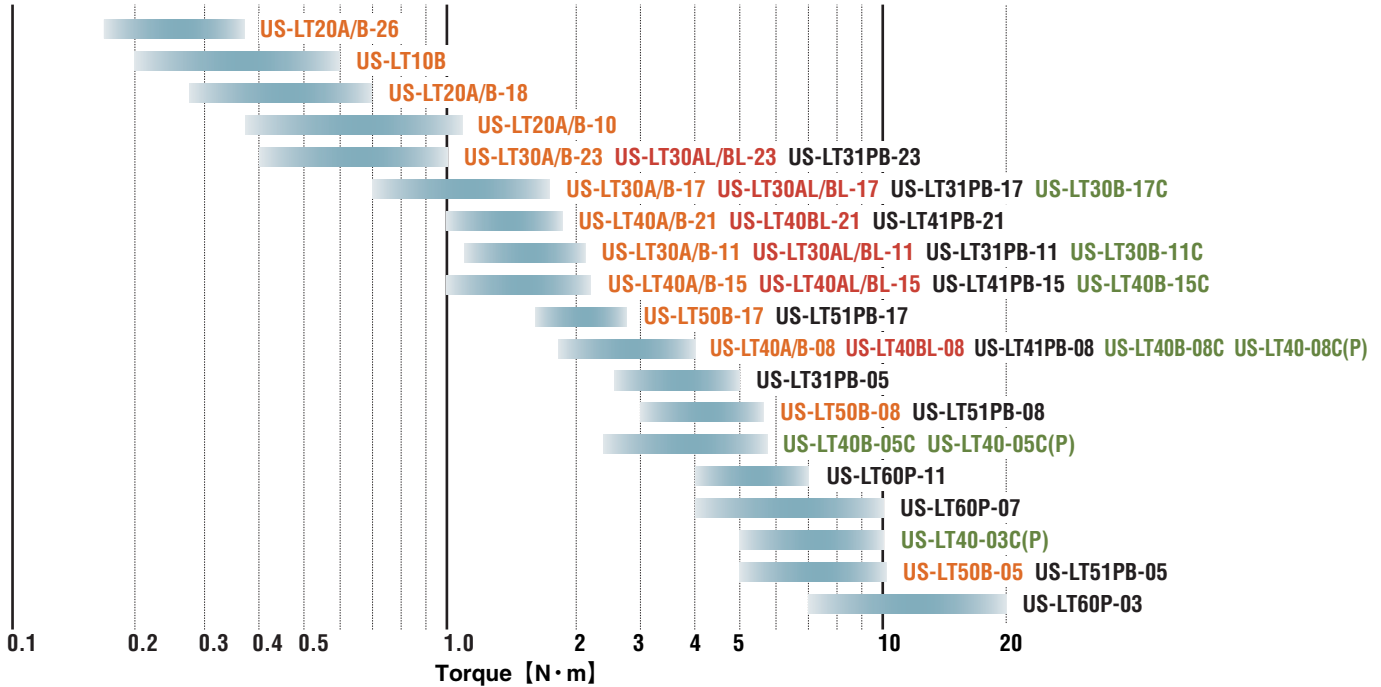

SELECTION CHART

Pistol Type

Push-Start Type

Lever-Start Type

Angle-Head Type

TORQUE-CONTROL TYPE

CUSHION CLUTCH TYPE

IMPACT TYPE

DIRECT DRIVE TYPE